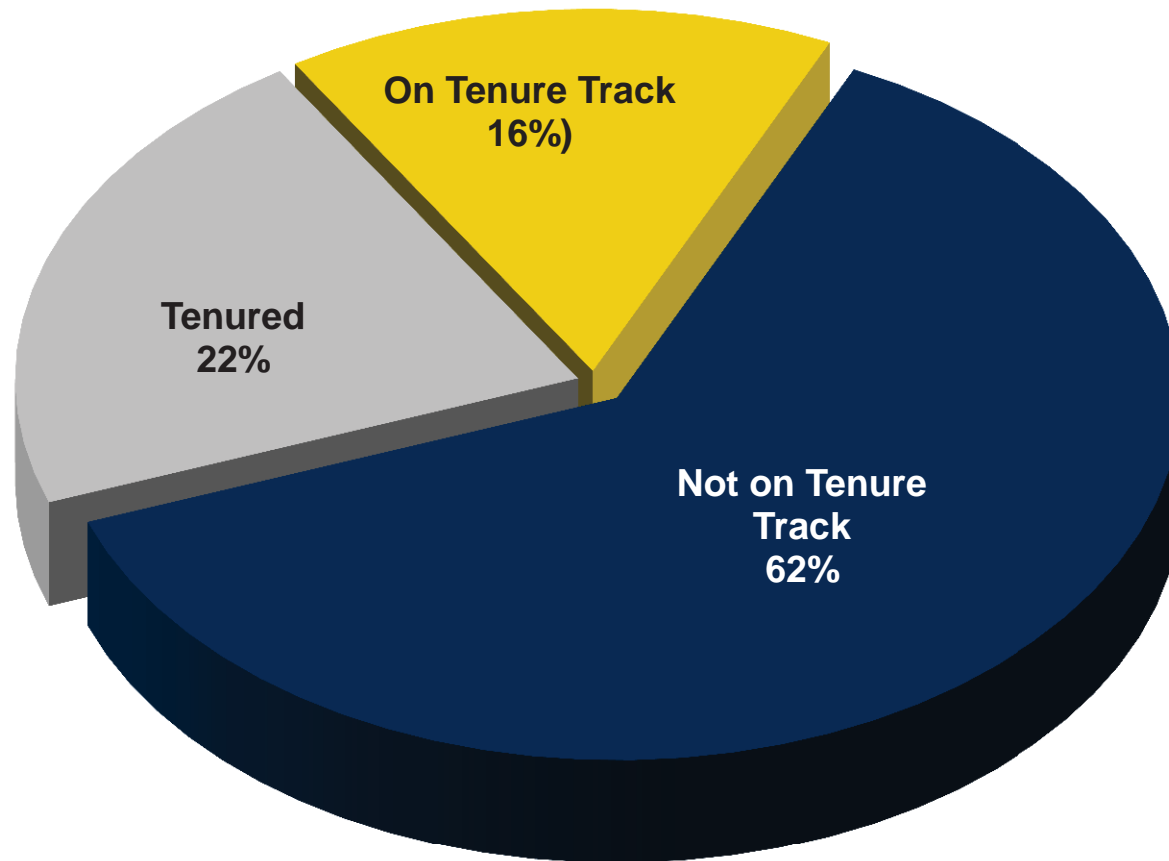

Disposition of Full-Time Faculty by Tenure Status, 2015

N = 13,307